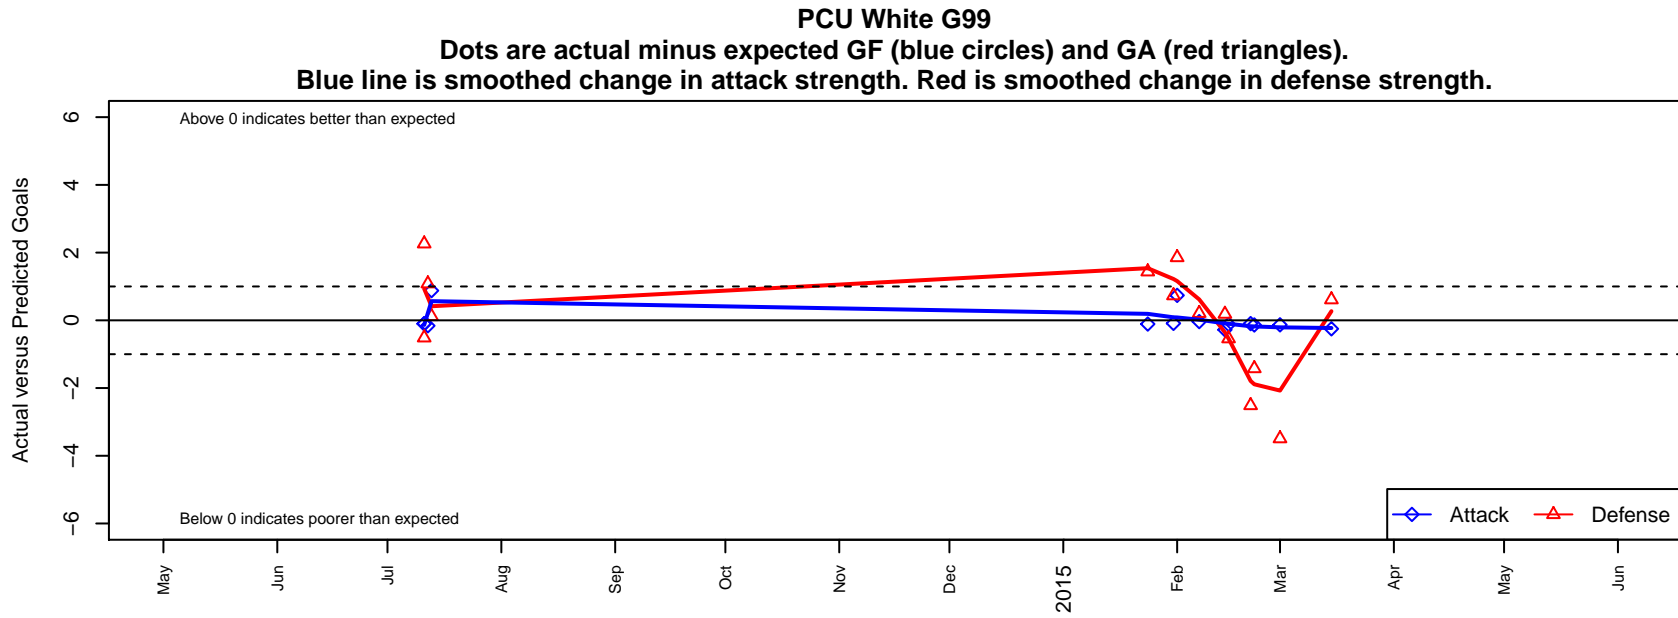

PCU White G99

Portland City United SC
Portland, OR
G99 total strength=657
attack=0.31 defense=1.2
spr league = Win OYS G99 Div 1

alt names used:
PCU 99G WHITE
PCU 99G White

Venues played:
2014 PCU Summer Classic U15
2014 Win OYS G99 Division 1

**attack and defense variance (black dot)
relative to other teams
and top 10 in region**

**attack and defense rating
relative to others at age
and all opponents in last 13 months**

**attack and defense rating
relative to others at age
and all opponents in last 13 months**

Performance relative to 13 month average

Performance relative to 13 month average

Distribution of opponents
 Red = Lose zone, Blue = Win zone, Green = Even
 Black line separates win/loze zones

lot. A=Neither has attack advantage, B=Opponent has both attack and defense advantage, C=Opponent has both attack and defense disadvantage, D=Both have